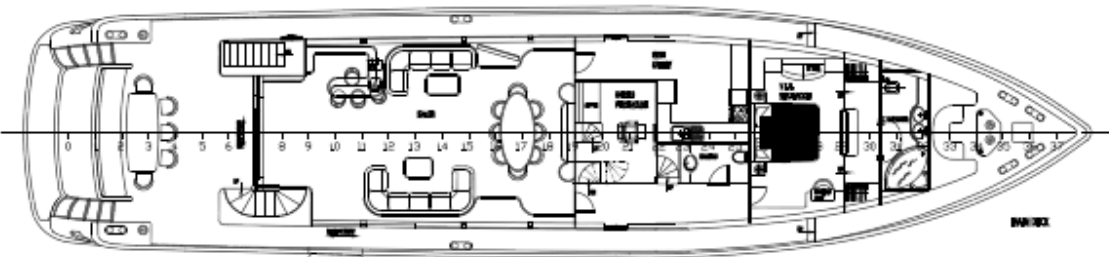

POSEIDON 32 m MOTOR YACHT-01

Basic Characteristics:

LOA: 32,23 m

LWL: 27,80 m

Beam: 7,50 m

Draught: 1,35 m

Displacement: 145 t

Engines: 2 x 1900 BHP

Max. Speed: 24 knots @ ½ load

Designed by: POSEIDON Co. ©, 2011

www.poseidonltd.com

PROFIL STAR

PROFIL PORT (SPINNAKTER)

DECK PLAN

DECK PLAN

DECK PLAN