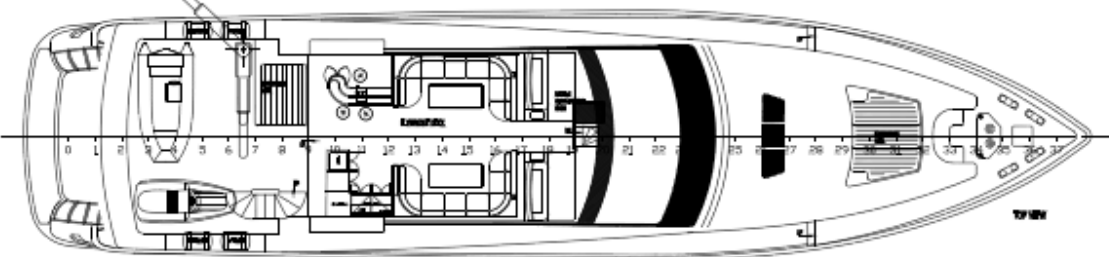

POSEIDON 32 m MOTOR YACHT-01

Basic Characteristics:

LOA: 32,23 m

LWL: 27,80 m

Beam: 7,50 m

Draught: 1,35 m

Displacement: 145 t

Engines: 2 x 1900 BHP

Max. Speed: 24 knots @ ½ load

Designed by: POSEIDON Co. ©, 2011

www.poseidonltd.com

PROFIL STAR

PROFIL PORT (SPINNAKTER)

DECK PLAN

DECK PLAN

DECK PLAN