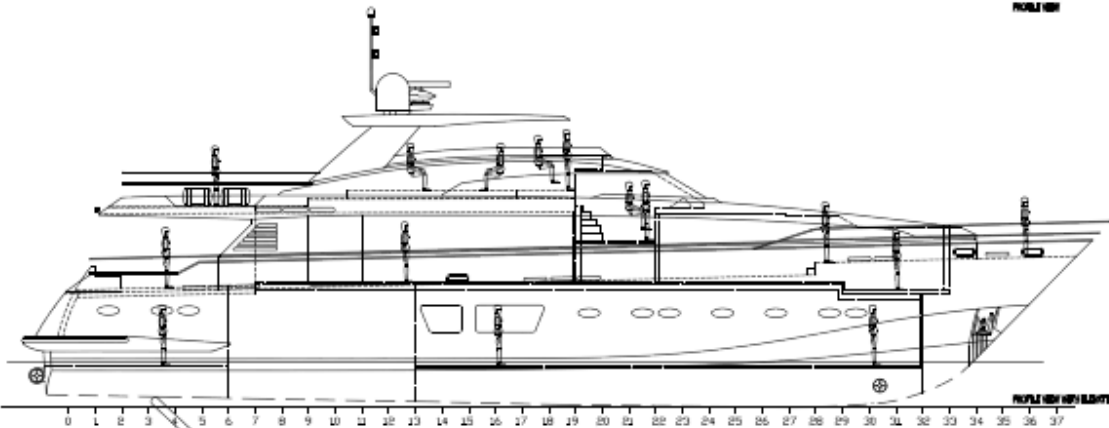

POSEIDON 32 m MOTOR YACHT-01

Basic Characteristics:

LOA: 32,23 m

LWL: 27,80 m

Beam: 7,50 m

Draught: 1,35 m

Displacement: 145 t

Engines: 2 x 1900 BHP

Max. Speed: 24 knots @ ½ load

Designed by: POSEIDON Co. ©, 2011

www.poseidonltd.com

PROFIL STAR

PROFIL PORT (SPINNAKTER)

DECK PLAN

DECK PLAN

DECK PLAN