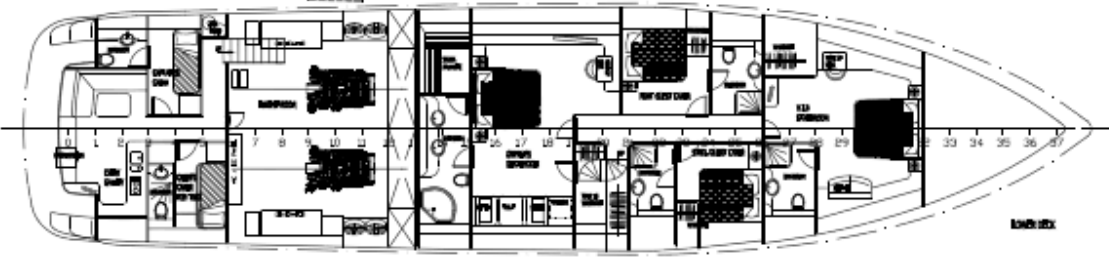

POSEIDON 32 m MOTOR YACHT-01

Basic Characteristics:

LOA: 32,23 m

LWL: 27,80 m

Beam: 7,50 m

Draught: 1,35 m

Displacement: 145 t

Engines: 2 x 1900 BHP

Max. Speed: 24 knots @ ½ load

Designed by: POSEIDON Co. ©, 2011

www.poseidonltd.com

PROFIL STAR

PROFIL PORT (SPINNAKTER)

DECK PLAN

DECK PLAN

DECK PLAN