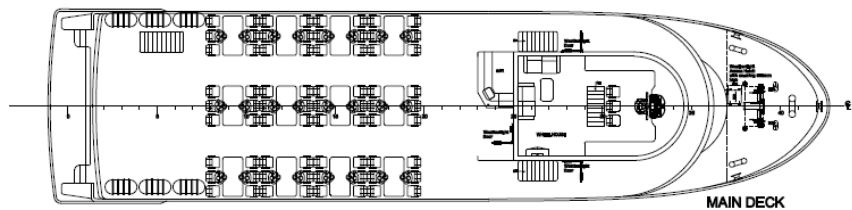

www.poseidonltd.com