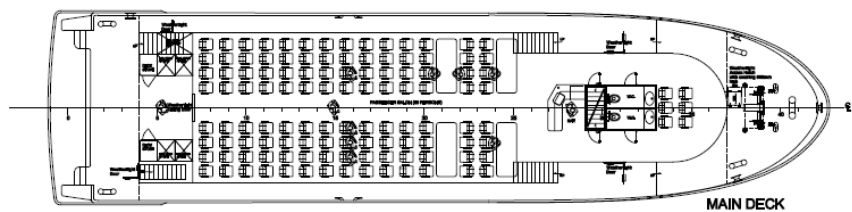

www.poseidonltd.com