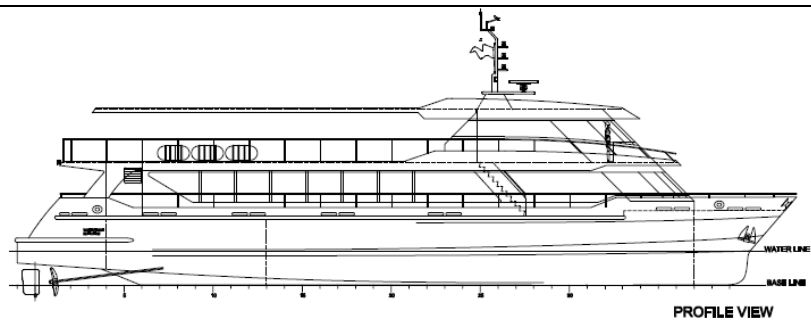

www.poseidonltd.com